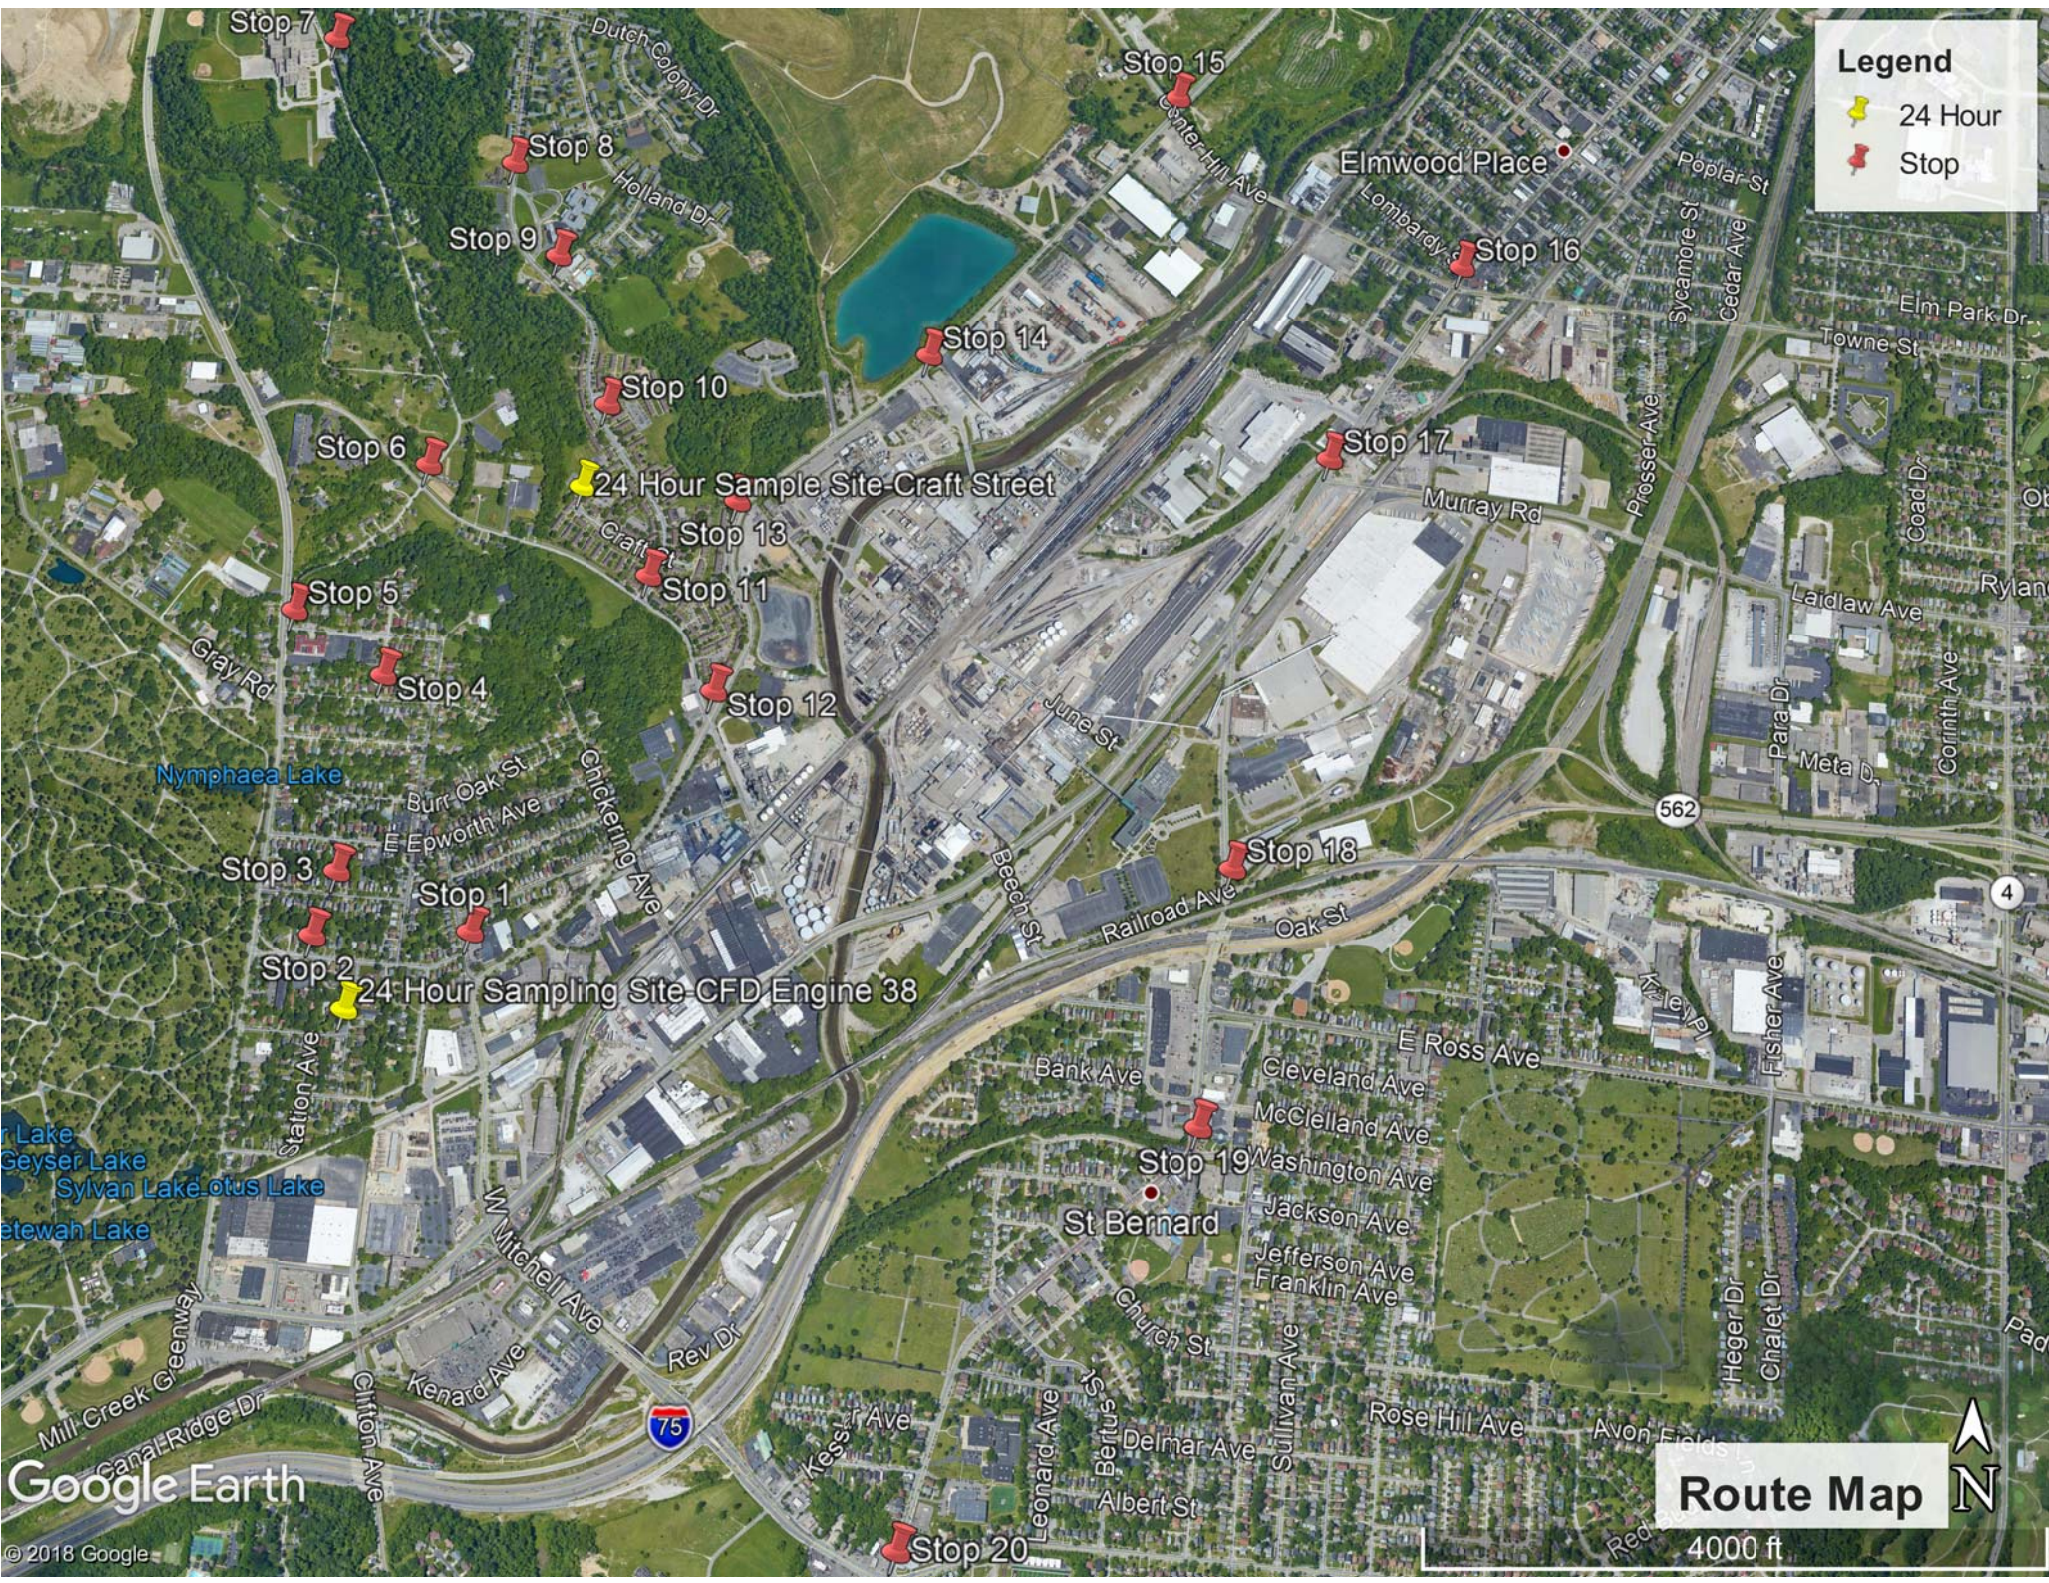

Legend

-  24 Hour
-  Stop

Google Earth

© 2018 Google

Route Map

4000 ft